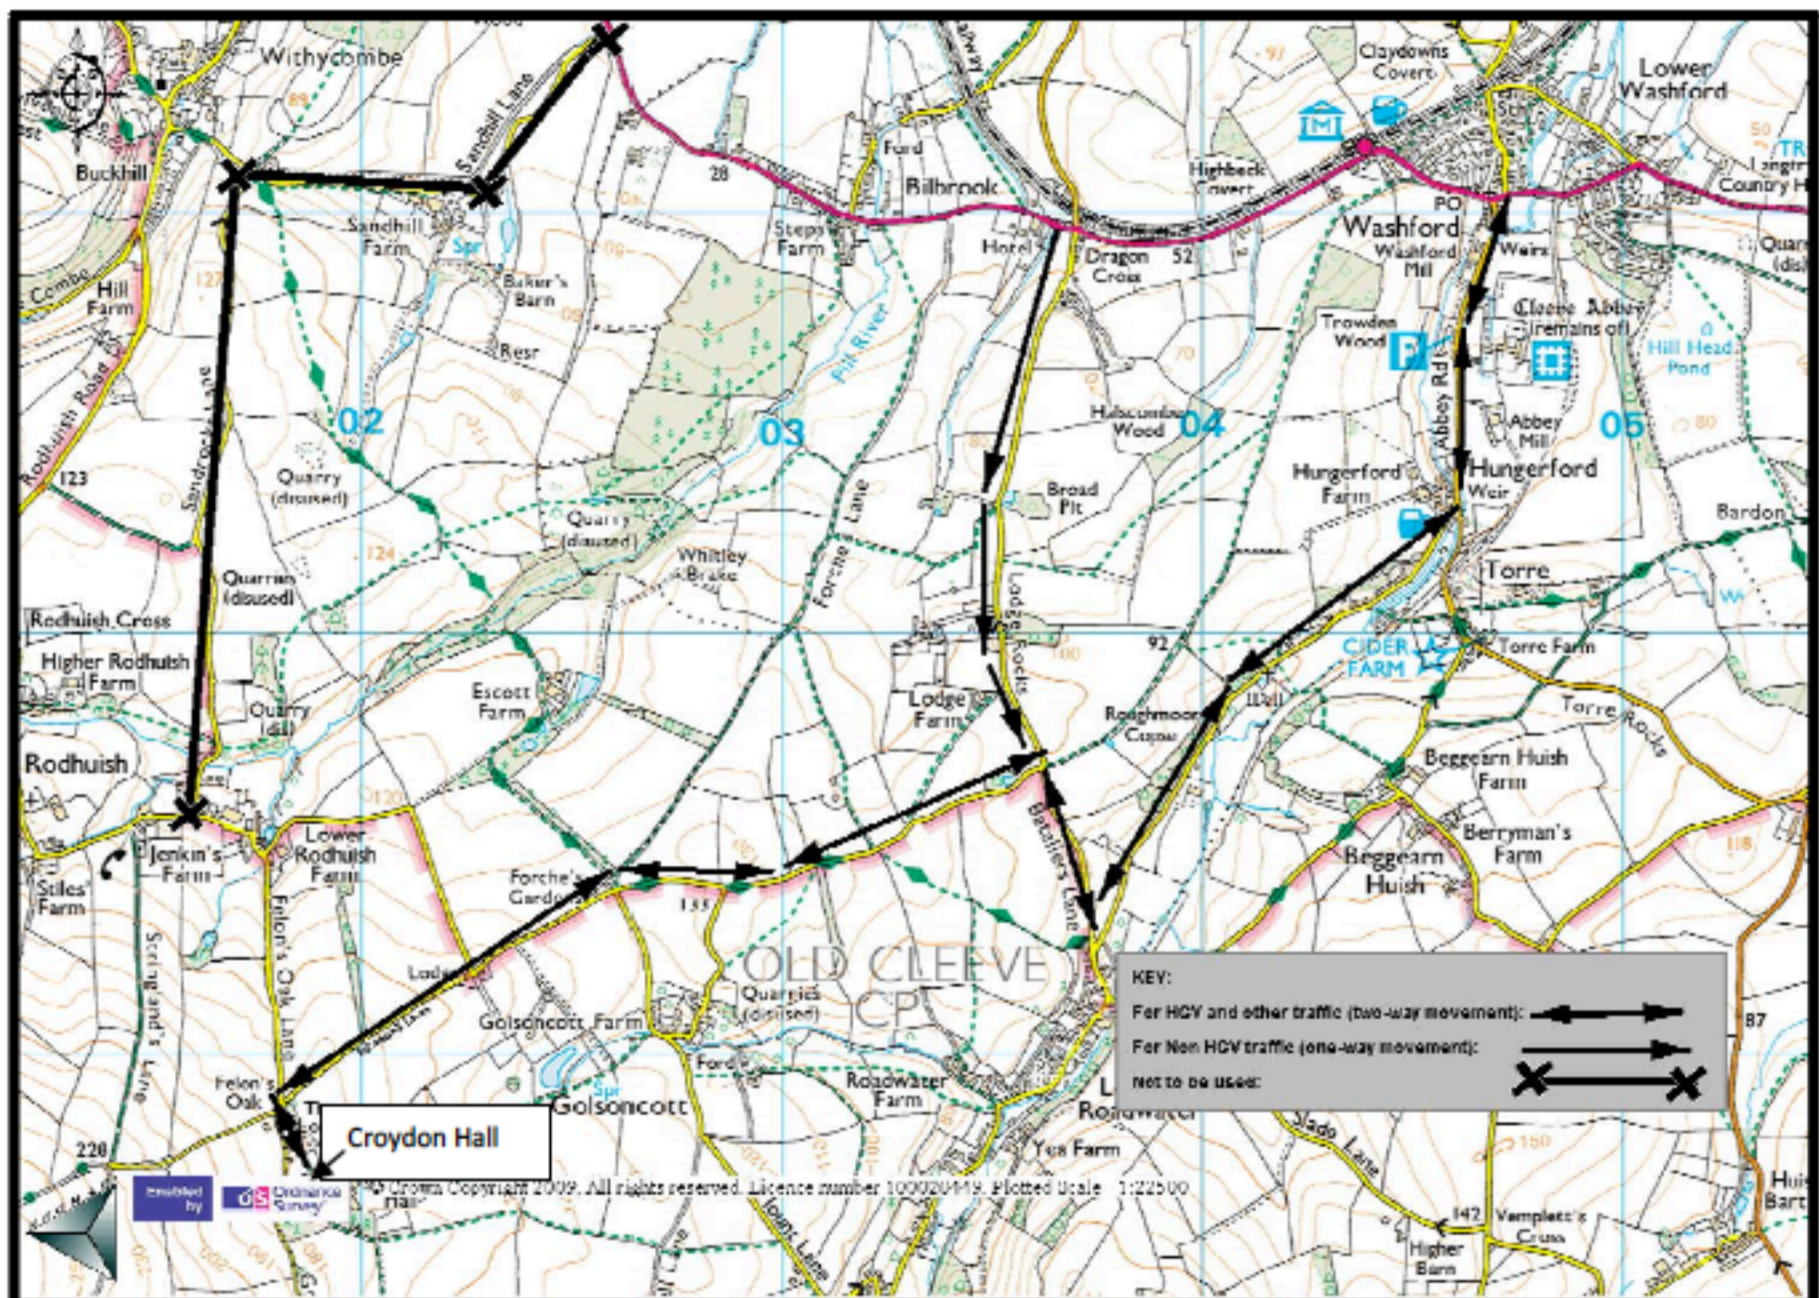

Directions to & from Croydon Hall & the A39

If you are coming to Croydon Hall we strongly recommend that you follow the directions on this map. This will help speed your journey and avoid traffic problems on the narrow local roads around Croydon Hall.

Coming to Croydon Hall – take the Croydon Hall signpost at Dragon Cross and turn right at the 'T' junction near Lodge Farm where there is another sign to Croydon Hall.

When leaving Croydon Hall - turn sharp right at the Felon's Oak cross roads outside the large stone gate posts and then turn right at the Lodge Farm 'T' junction and sharp left at the end of Batallers Lane to lead into Washford and the A39

Croydon Hall Deliveries

If you are delivering to Croydon Hall please take particular care to follow the local authority's recommended routes to/from Croydon Hall & the A39. These are shown on this map. **Please do not** use the route marked with crosses on Sandrocks Lane and Sand Hill Lane.